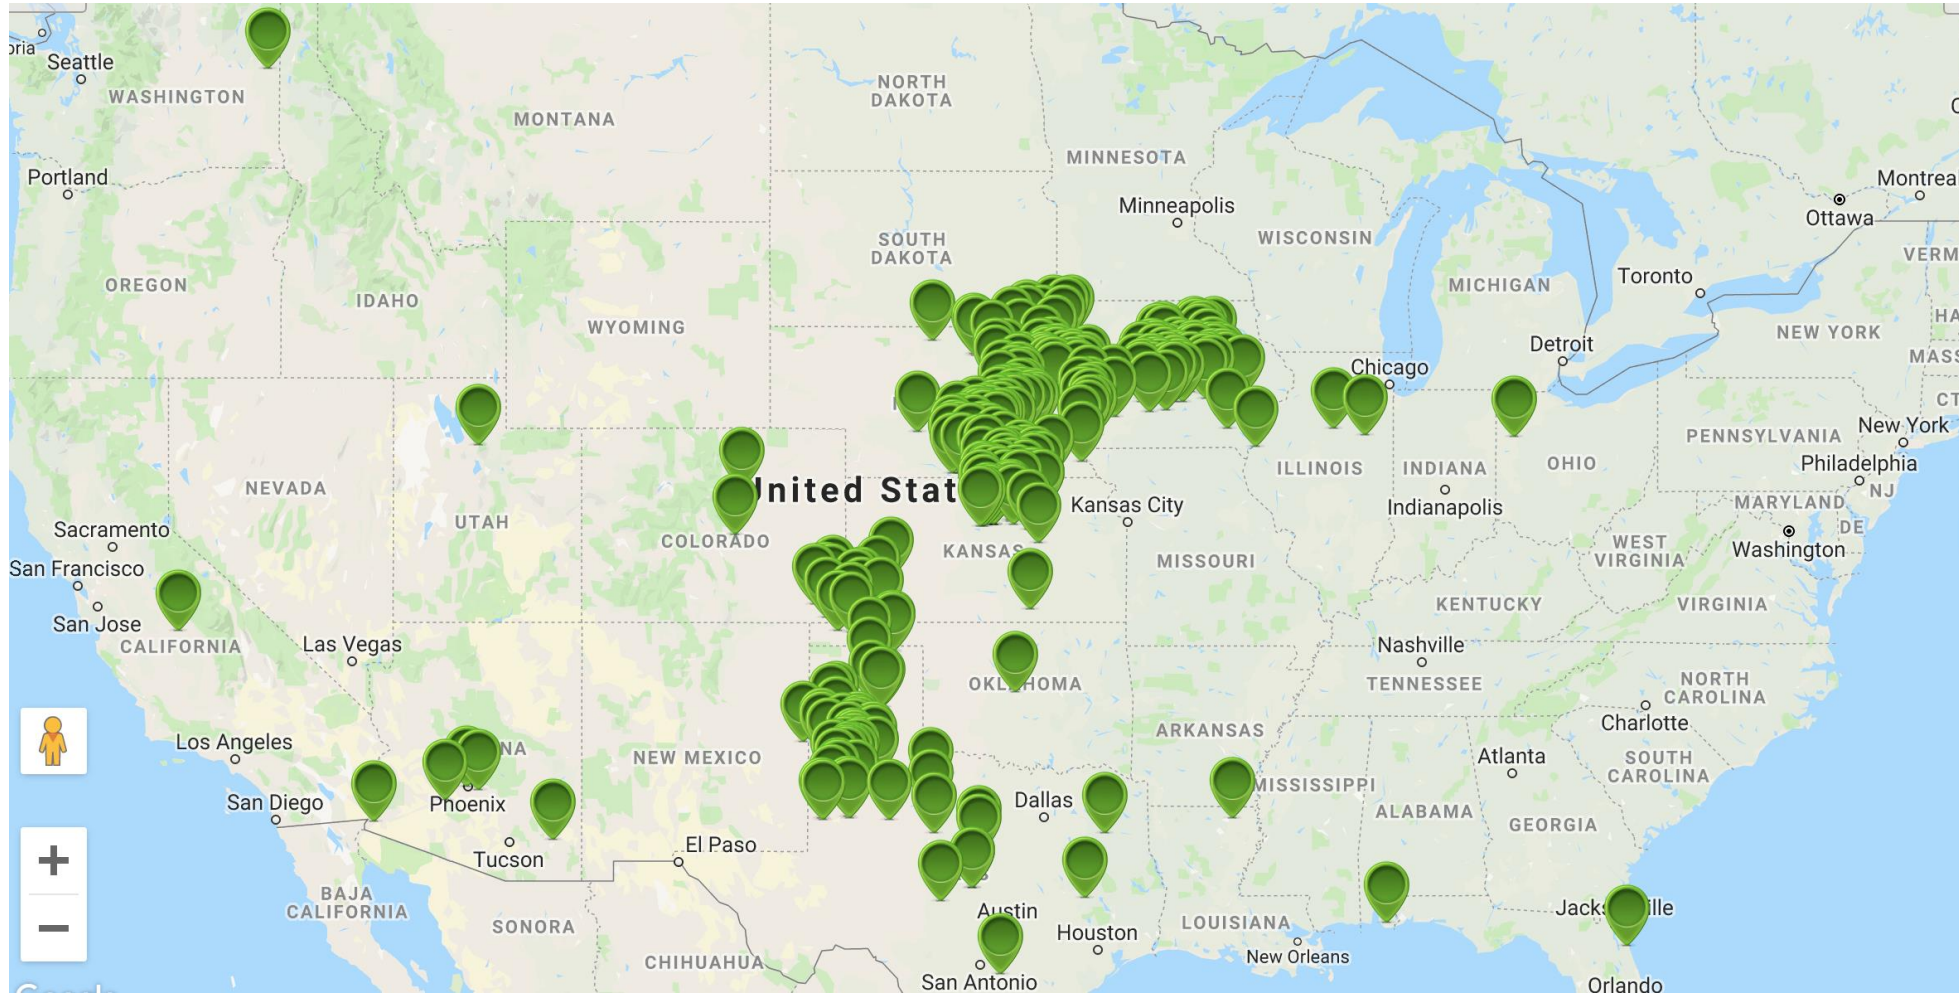

### 3# Paraquat Sales (same quantity, package size, payment type and delivery distance)

14 Transactions

8 Dealers

**Same Crops. Same Inputs. Better Solution**

# Trifluralin Sales

(same quantity, package size, payment type and delivery distance)

13 Transactions

6 Dealers

Same Crops. Same Inputs. Better Solution

Agrellus has partnered with over 500 retail locations to meet your clients needs.