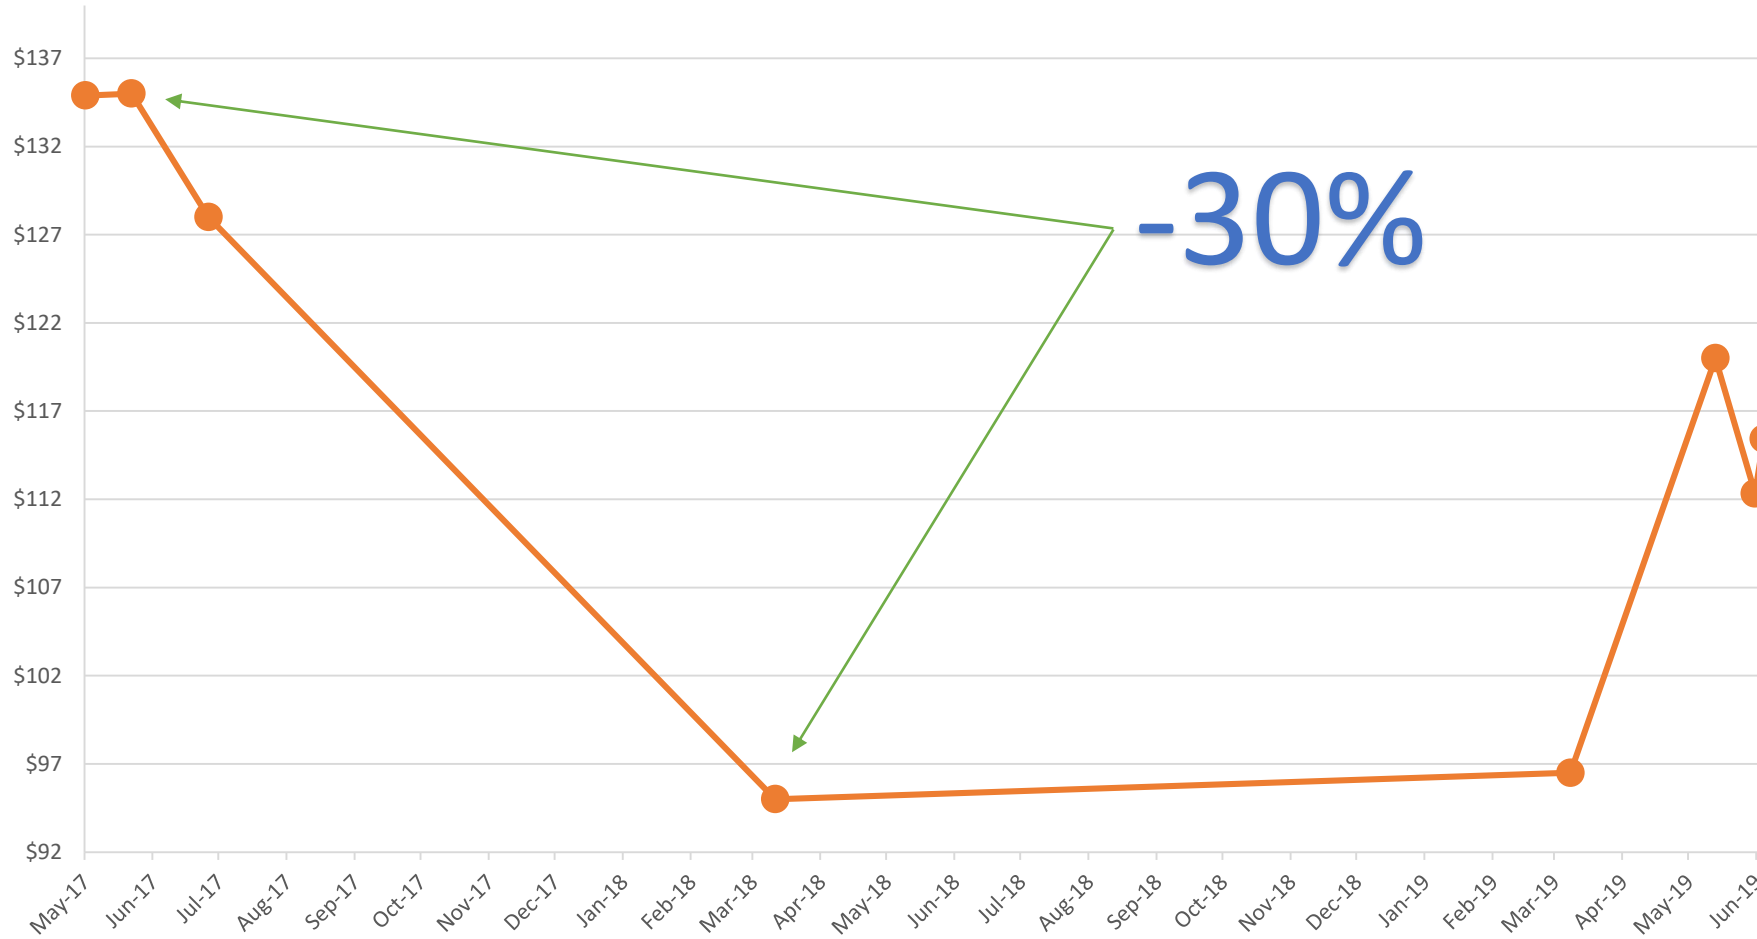

# 4# Glyphosate Sales

(same quantity, package size, payment type and delivery distance)

30% in 60 days

13 Transactions

9 Dealers

Same Crops. Same Inputs. Better Solution

# Outlook Sales

(same quantity, package size, payment type and delivery distance)

8 Transactions

7 Dealers

**Same Crops. Same Inputs. Better Solution**

### 3# Paraquat Sales (same quantity, package size, payment type and delivery distance)

14 Transactions

8 Dealers

**Same Crops. Same Inputs. Better Solution**