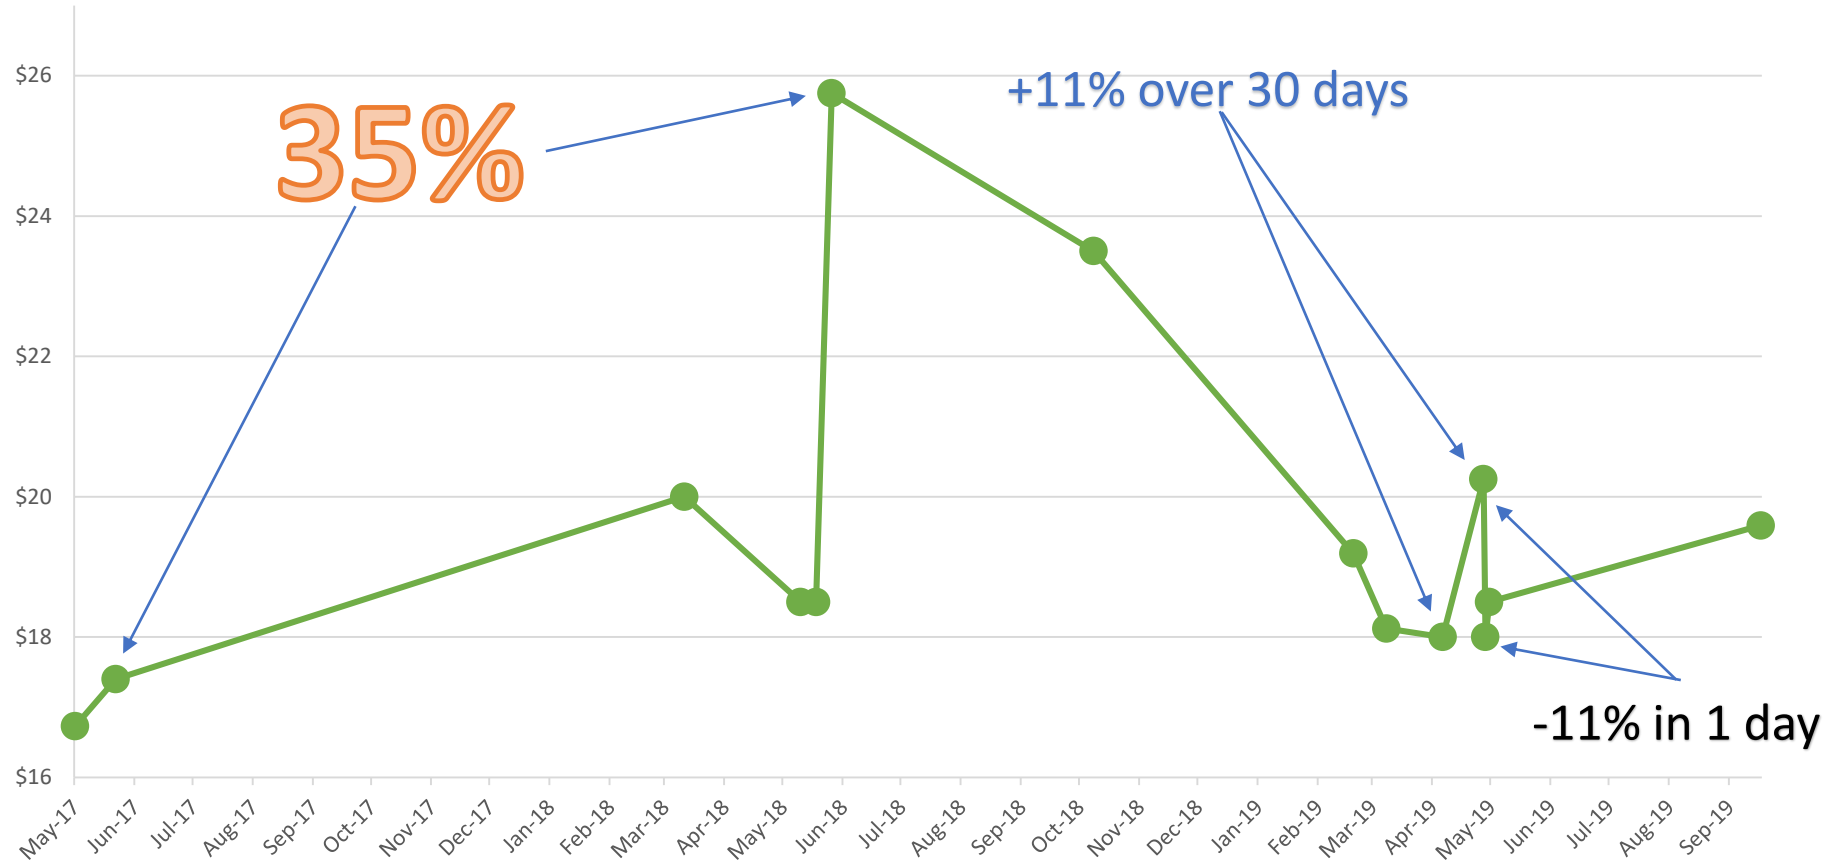

# 4# Glyphosate Sales

(same quantity, package size, payment type and delivery distance)

30% in 60 days

13 Transactions

9 Dealers

Same Crops. Same Inputs. Better Solution

# Outlook Sales

(same quantity, package size, payment type and delivery distance)

8 Transactions

7 Dealers

**Same Crops. Same Inputs. Better Solution**

### 3# Paraquat Sales (same quantity, package size, payment type and delivery distance)

14 Transactions

8 Dealers

**Same Crops. Same Inputs. Better Solution**