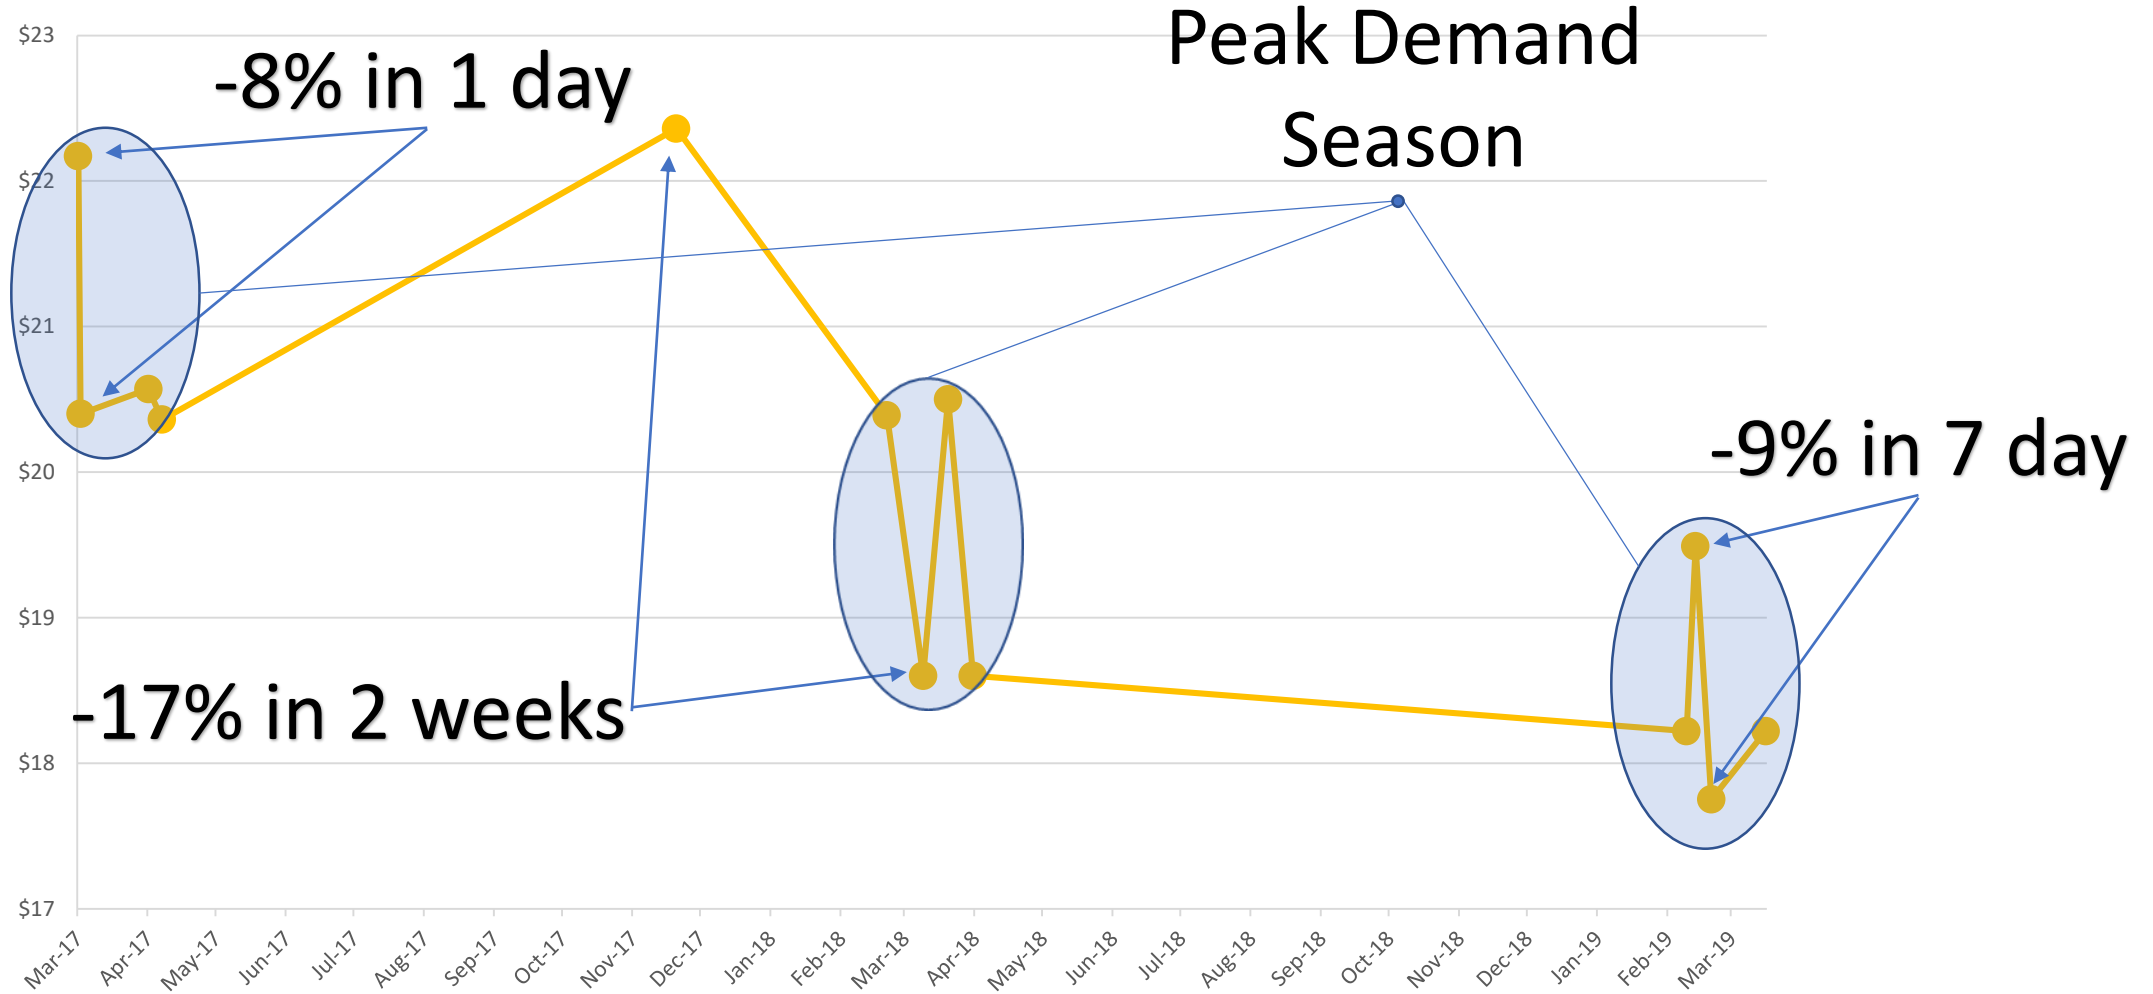

Trifluralin Sales

(same quantity, package size, payment type and delivery distance)

13 Transactions

6 Dealers

Same Crops. Same Inputs. Better Solution