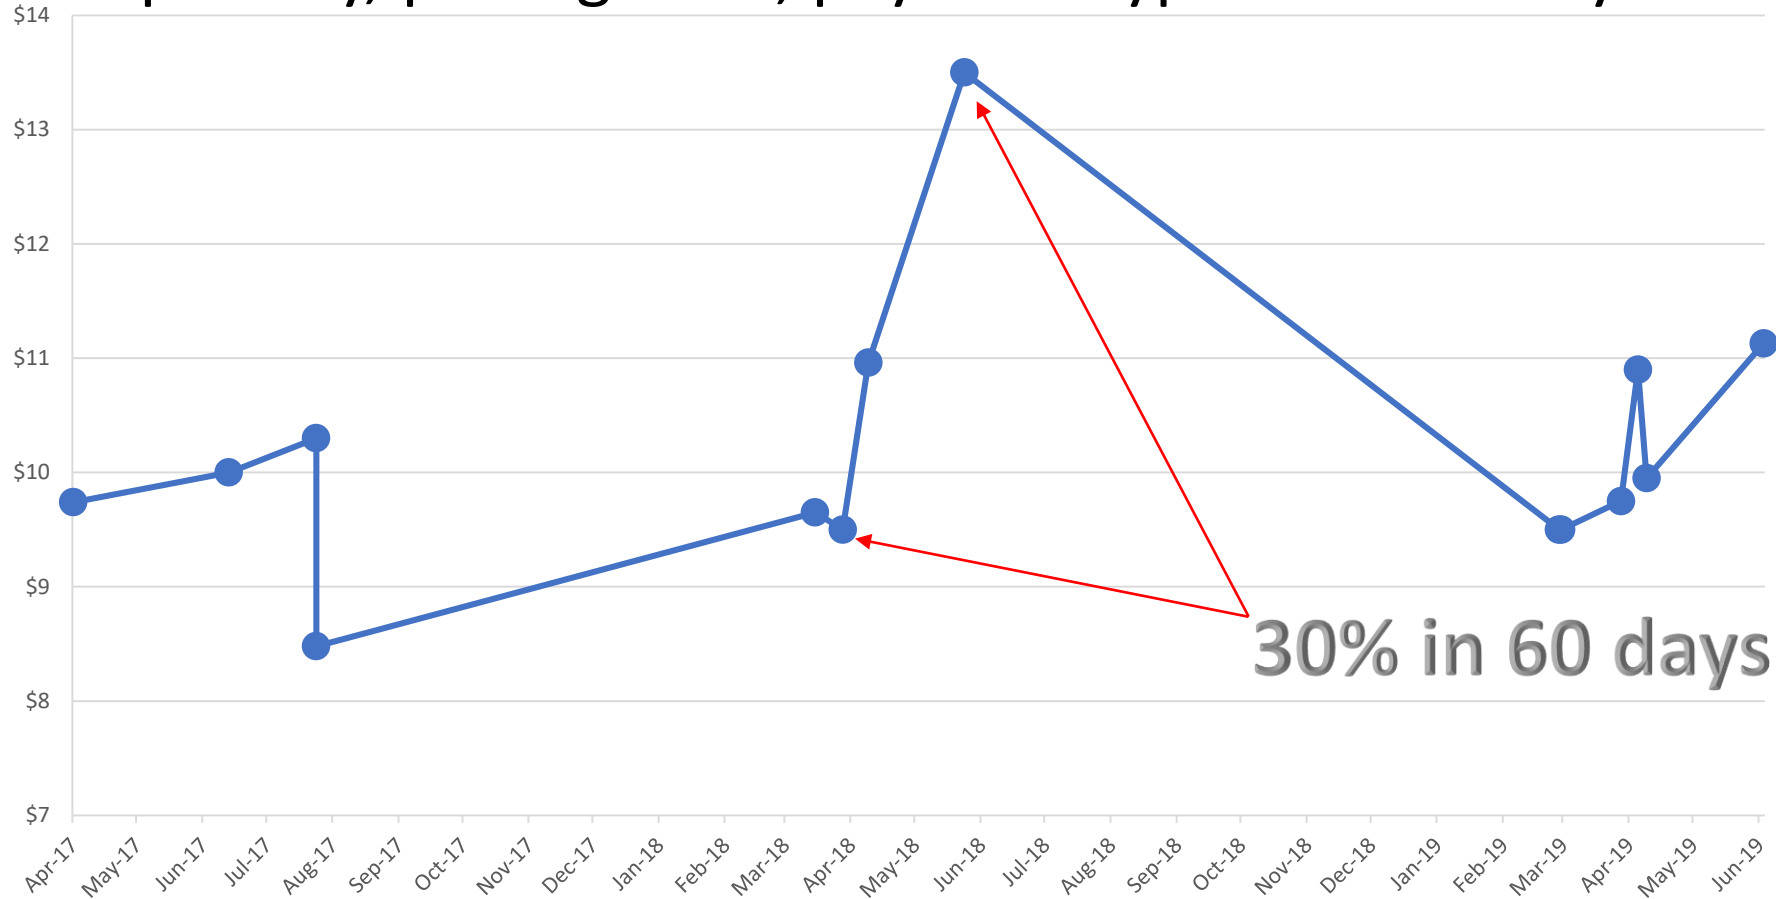

# 4# Glyphosate Sales

(same quantity, package size, payment type and delivery distance)

30% in 60 days

13 Transactions

9 Dealers

Same Crops. Same Inputs. Better Solution

# Outlook Sales

(same quantity, package size, payment type and delivery distance)

8 Transactions

7 Dealers

**Same Crops. Same Inputs. Better Solution**

### 3# Paraquat Sales (same quantity, package size, payment type and delivery distance)

14 Transactions

8 Dealers

**Same Crops. Same Inputs. Better Solution**